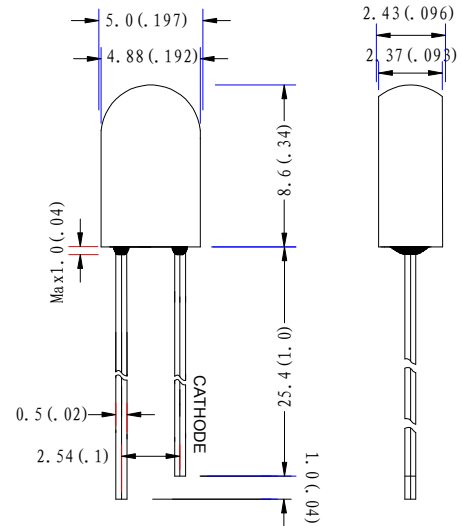

### Descriptions:

- Dice material: GaP/GaAsP/InGaN/AlGaInP.
- Device Outline: 2\*5 Tombstone Type.
- Radiation pattern.

### Package configuration

- ◆ All dimensions are millimeters (inches)
- ◆ Tolerance is  $\pm 0.25\text{mm}(.010\text{'})$  unless otherwise noted.

### Absolute maximum ratings( $T_a=25\text{ }^\circ\text{C}$ )

Parameter	MAX.	Unit
Continuous Forward Current	20	mA
Derating Linear From $50\text{ }^\circ\text{C}$	0.4	mA/ $^\circ\text{C}$
Reverse Voltage	5	V
Operating Temperature Range	<b><math>-30\text{ }^\circ\text{C}</math> to <math>+80\text{ }^\circ\text{C}</math></b>	
Storage Temperature Range	<b><math>-40\text{ }^\circ\text{C}</math> to <math>+100\text{ }^\circ\text{C}</math></b>	
Lead Soldering Temperature[4mm(.157") From Body]	<b><math>260\text{ }^\circ\text{C}</math> for 5 Seconds</b>	

**Optical Characteristics at TA = 25° C,IF=20mA.**

Part Number	Lens Color	Wave length (nm)	Intensity (mcd)	Angle $2\theta$ 1/2
FYL-25F3HC1D	Water clear	700	35	120
FYL-25F3SRC1D	Water clear	660	80	120
FYL-25F3EC1D	Water clear	620	60	120
FYL-25F3AC1D	Water clear	610	40	120
FYL-25F3YC1D	Water clear	588	45	120
FYL-25F3GC1D	Water clear	568	35	120
FYL-25F3LRC1D	Water clear	660	200	120
FYL-25F3SURC1D	Water clear	630	350	120
FYL-25F3NURC1D	Water clear	630	460	120
FYL-25A3SUEC1D	Water clear	625	350	120
FYL-25F3SUAC1D	Water clear	610	360	120
FYL-25F3SUYC1D	Water clear	588	320	120
FYL-25F3SUGC1D	Water clear	568	280	120
FYL-25F3PGC1D	Water clear	520	1300	110
FYL-25F3BGC1D	Water clear	505	1200	110
FYL-25F3UBC1D	Water clear	470	600	110
FYL-25F3VC1D	Water clear	410	90(mW)	110
FYL-25F4UWC1D	Water clear	X:0.29 Y:0.30 CCT:9500k	1000	120