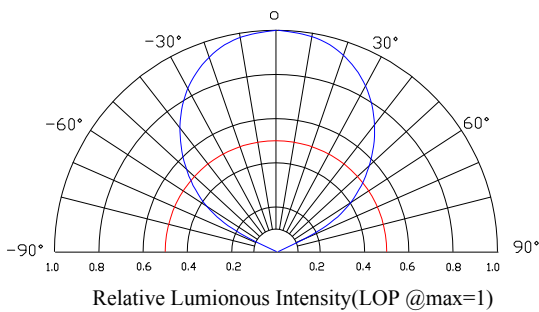

FYL-25F3XXX1D

Features:

- General purpose leads
- RoHs compliant.

Descriptions:

- Dice material: GaP/GaAsP/InGaN/AlGaInP.
- Device Outline: 2*5 Tombstone Type.
- Radiation pattern.