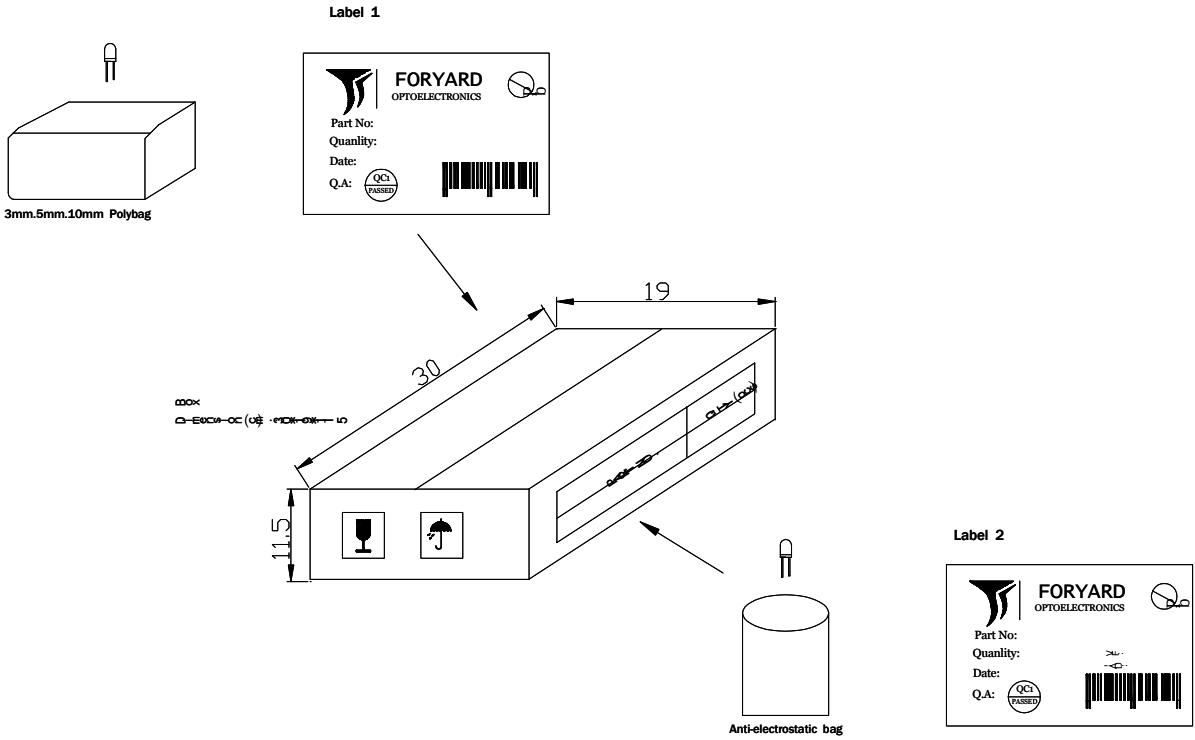

LAMP PACKING.