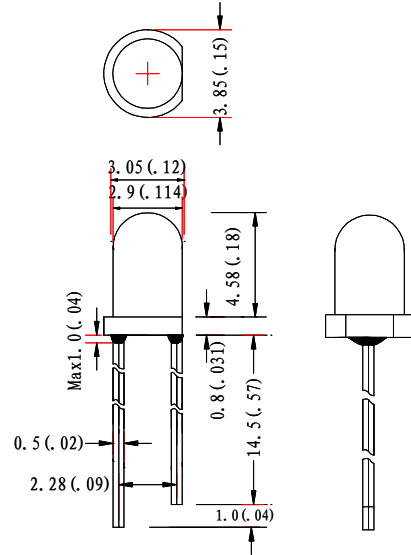

### Descriptions:

- Dice material: GaP/GaAsP/InGaN/AlGaInP.
- Device Outline:  $\Phi 3\text{mm}$  Round Type.

### Package configuration

- ◆ All dimensions are millimeters (inches)
- ◆ Tolerance is  $\pm 0.25\text{mm}$  (.010") unless otherwise noted.